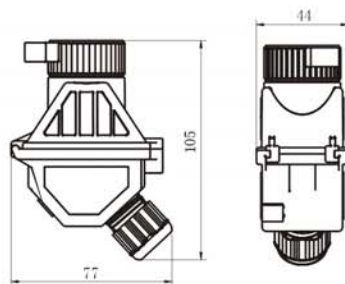

• 订购规格 Order specifications:

图样 Illustration	操作头 Operation head	按钮触点 Button contact	订购号 Order No.
	P1 橡胶按钮 P1 Rubber sheath button	 INC/INO	CZ0201-P1 90 □□
		 2NC	CZ0201-P1 91 □□
		 2NO	CZ0201-P1 92 □□
	P2 橡胶双按钮 P2 Rubber sheath double button	 INC/INO	CZ0201-P2 90 □□ / □□
		 2NC	CZ0201-P2 91 □□ / □□
		 2NO	CZ0201-P2 92 □□ / □□

• 外形尺寸 Outline dimensions:

P1 橡胶按钮操作头
P1 Operation head of rubber sheath button

P2 橡胶双按钮操作头
P2 Operation head of rubber sheath double button

CZ0201 面板式安装防爆开关模块
CZ0201 Explosion-proof switch module for panel mounting

● 订购规格 Order specifications:

图样 Illustration	操作头 Operation head	按钮触点 Button contact	订购号 Order No.
	P3 急停自锁按钮 P3 Emergency self-locking button	1NC/INO	CZ0201-P3 90
		2NC	CZ0201-P3 91
		2NO	CZ0201-P3 92
	P4 黑色蘑菇头按钮 P4 Black mushroom head button	1NC/INO	CZ0201-P4 90□□
		2NC	CZ0201-P4 91□□
		2NO	CZ0201-P4 92□□
	Y0 带钥匙红色蘑菇头按钮 Y0 Red mushroom button with key	1NC/INO	CZ0201-Y0 90
		2NC	CZ0201-Y0 91
		2NO	CZ0201-Y0 92
	Y1 带钥匙按钮 Y1 Button with key	1NC/INO	CZ0201-Y1 90
		2NC	CZ0201-Y1 91
		2NO	CZ0201-Y1 92

A

● 外形尺寸 Outline dimensions:

● 安装间距 Mounting pitches:

CZ0201 面板式安装防爆开关模块
CZ0201 Explosion-proof switch module for panel mounting

● 面板式安装外形尺寸
The outline dimensions for panel mounting