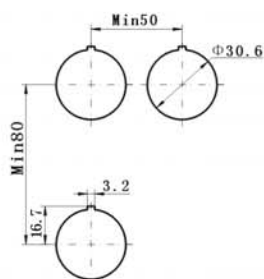

• 订购规格 Order specifications:

图样 Illustration	操作头 Operation head	按钮触点 Button contact	订购号 Order No.
	P1 橡胶按钮 P1 Rubber sheath button	 INC/INO	CZ0201-P1 90 □□
		 2NC	CZ0201-P1 91 □□
		 2NO	CZ0201-P1 92 □□
	P2 橡胶双按钮 P2 Rubber sheath double button	 INC/INO	CZ0201-P2 90 □□ / □□
		 2NC	CZ0201-P2 91 □□ / □□
		 2NO	CZ0201-P2 92 □□ / □□

• 外形尺寸 Outline dimensions:

P1 橡胶按钮操作头
P1 Operation head of rubber sheath button

P2 橡胶双按钮操作头
P2 Operation head of rubber sheath double button

CZ0201 面板式安装防爆开关模块
CZ0201 Explosion-proof switch module for panel mounting

● 订购规格 Order specifications:

图样 Illustration	操作头 Operation head	按钮触点 Button contact	订购号 Order No.
	P3 急停自锁按钮 P3 Emergency self-locking button	1NC/INO	CZ0201-P3 90
		2NC	CZ0201-P3 91
		2NO	CZ0201-P3 92
	P4 黑色蘑菇头按钮 P4 Black mushroom head button	1NC/INO	CZ0201-P4 90□□
		2NC	CZ0201-P4 91□□
		2NO	CZ0201-P4 92□□
	Y0 带钥匙红色蘑菇头按钮 Y0 Red mushroom button with key	1NC/INO	CZ0201-Y0 90
		2NC	CZ0201-Y0 91
		2NO	CZ0201-Y0 92
	Y1 带钥匙按钮 Y1 Button with key	1NC/INO	CZ0201-Y1 90
		2NC	CZ0201-Y1 91
		2NO	CZ0201-Y1 92

A

● 外形尺寸 Outline dimensions:

● 安装间距 Mounting pitches:

CZ0201 面板式安装防爆开关模块
CZ0201 Explosion-proof switch module for panel mounting

● 面板式安装外形尺寸
The outline dimensions for panel mounting