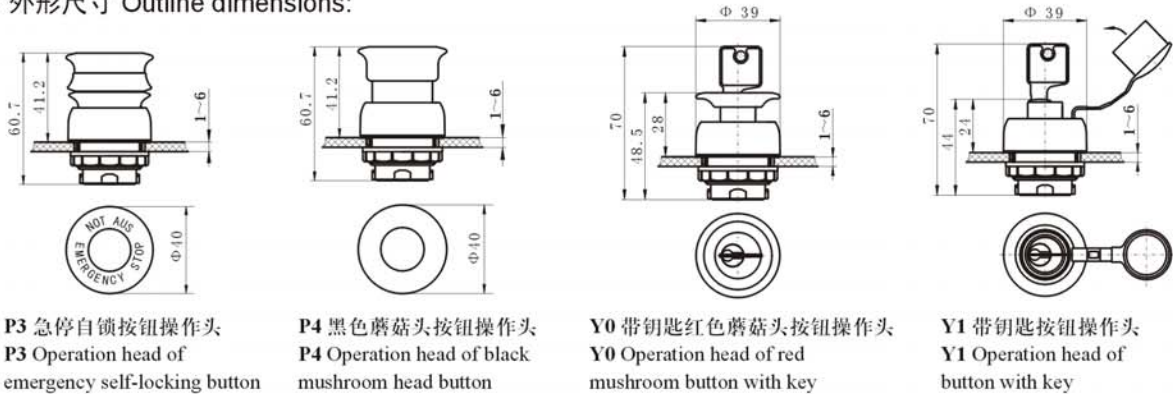

• 订购规格 Order specifications:

图样 Illustration	操作头 Operation head	按钮触点 Button contact	订购号 Order No.
	P1 橡胶按钮 P1 Rubber sheath button	 INC/INO	CZ0201-P1 90 □□
		 2NC	CZ0201-P1 91 □□
		 2NO	CZ0201-P1 92 □□
	P2 橡胶双按钮 P2 Rubber sheath double button	 INC/INO	CZ0201-P2 90 □□ / □□
		 2NC	CZ0201-P2 91 □□ / □□
		 2NO	CZ0201-P2 92 □□ / □□

• 外形尺寸 Outline dimensions:

P1 橡胶按钮操作头
P1 Operation head of rubber sheath button

P2 橡胶双按钮操作头
P2 Operation head of rubber sheath double button

CZ0201 面板式安装防爆开关模块
CZ0201 Explosion-proof switch module for panel mounting

● 订购规格 Order specifications:

图样 Illustration	操作头 Operation head	按钮触点 Button contact	订购号 Order No.
	P3 急停自锁按钮 P3 Emergency self-locking button	1NC/INO	CZ0201-P3 90
		2NC	CZ0201-P3 91
		2NO	CZ0201-P3 92
	P4 黑色蘑菇头按钮 P4 Black mushroom head button	1NC/INO	CZ0201-P4 90□□
		2NC	CZ0201-P4 91□□
		2NO	CZ0201-P4 92□□
	Y0 带钥匙红色蘑菇头按钮 Y0 Red mushroom button with key	1NC/INO	CZ0201-Y0 90
		2NC	CZ0201-Y0 91
		2NO	CZ0201-Y0 92
	Y1 带钥匙按钮 Y1 Button with key	1NC/INO	CZ0201-Y1 90
		2NC	CZ0201-Y1 91
		2NO	CZ0201-Y1 92

A

● 外形尺寸 Outline dimensions:

● 安装间距 Mounting pitches:

CZ0201 面板式安装防爆开关模块
CZ0201 Explosion-proof switch module for panel mounting

● 面板式安装外形尺寸
The outline dimensions for panel mounting