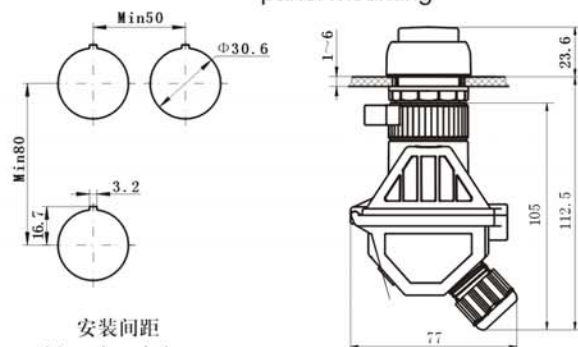

● 外形尺寸 Outline dimensions:

L□ 信号灯罩  
L□ Colorful bezel  
of signal lamp

CZ0202 面板式安装防爆信号灯模块  
CZ0202 Explosion-proof signal lamp  
module for panel mounting

● 面板式安装外形尺寸

The outline dimensions for  
panel mounting

安装间距  
Mounting pitches