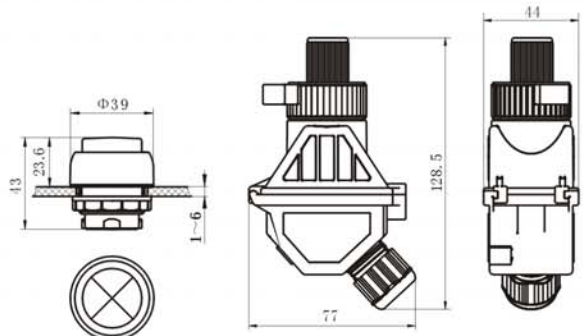

电缆引入外径：Φ 5.5 ~ 13mm

符合：CE 0575

Intended use: Can be used in zone 1, zone 2, zone 21 and zone 22

Ambient temperature use: -40°C ≤ Ta ≤ 55°C

Degree of protection: IP66 (Match operation head)

Terminals: 2×2.5mm<sup>2</sup>

● 外形尺寸 Outline dimensions:

L□ 信号灯罩  
L□ Colorful bezel  
of signal lamp

CZ0202 面板式安装防爆信号灯模块  
CZ0202 Explosion-proof signal lamp  
module for panel mounting

● 面板式安装外形尺寸

The outline dimensions for  
panel mounting